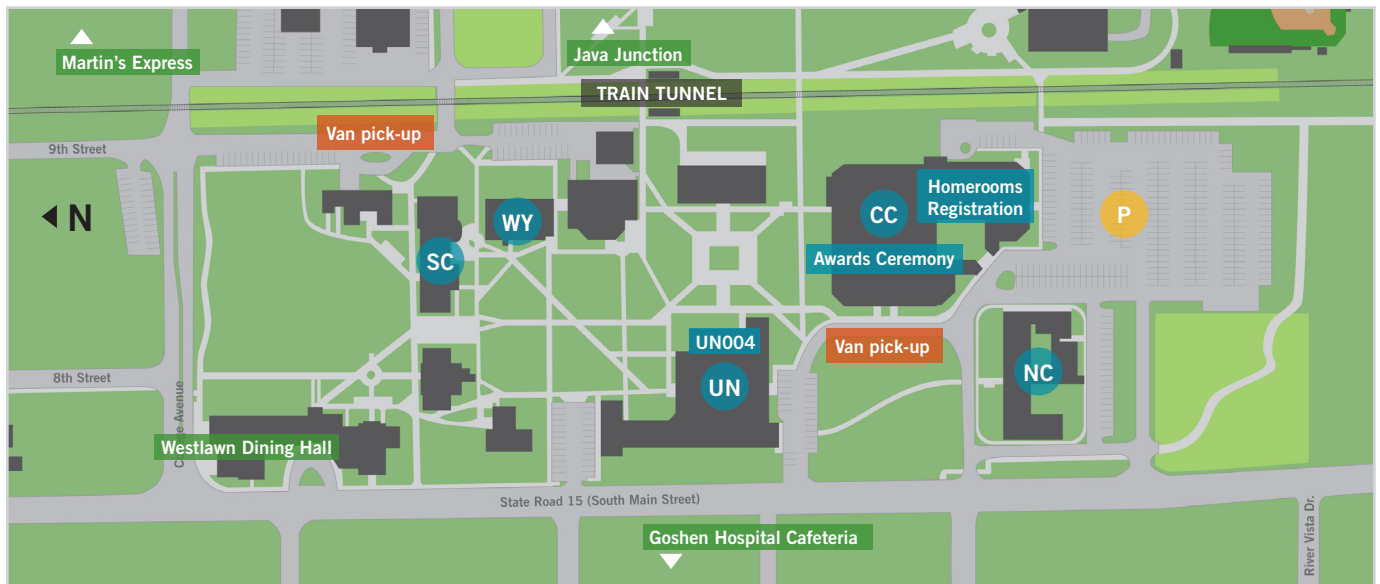

Map to Parkside Elementary School

Campus Map (partial)

Food options

Westlawn Dining Hall (AVI Fresh food service) will be open for a continental breakfast 10 a.m. to noon (\$5.84 + tax) and for brunch/lunch noon to 1 p.m. (\$7.66 + tax).

Java Junction (student-run coffeebar) in the Connector will be open 1:30 - 4:30 p.m.

Vending machines with snacks and beverages are available in **Wyse (WY)** and **Newcomer Center (NC)**.

Goshen Hospital (across the street) has a dining area.

Martin's Express (with a **Starbucks Coffee** kisko) is a half-mile west at 1303 College Ave. More fast food restaurants can be found on Lincolnway/US 33 southeast of campus and on W. Pike St./US 33 northwest of campus.

Transportation to Parkside Elementary School Gym

Vans will be circulating among the West entrance to the Church Chapel (CC), the North East corner of Science Center (SC), and the Parkside Elementary School Gym every 15 minutes.